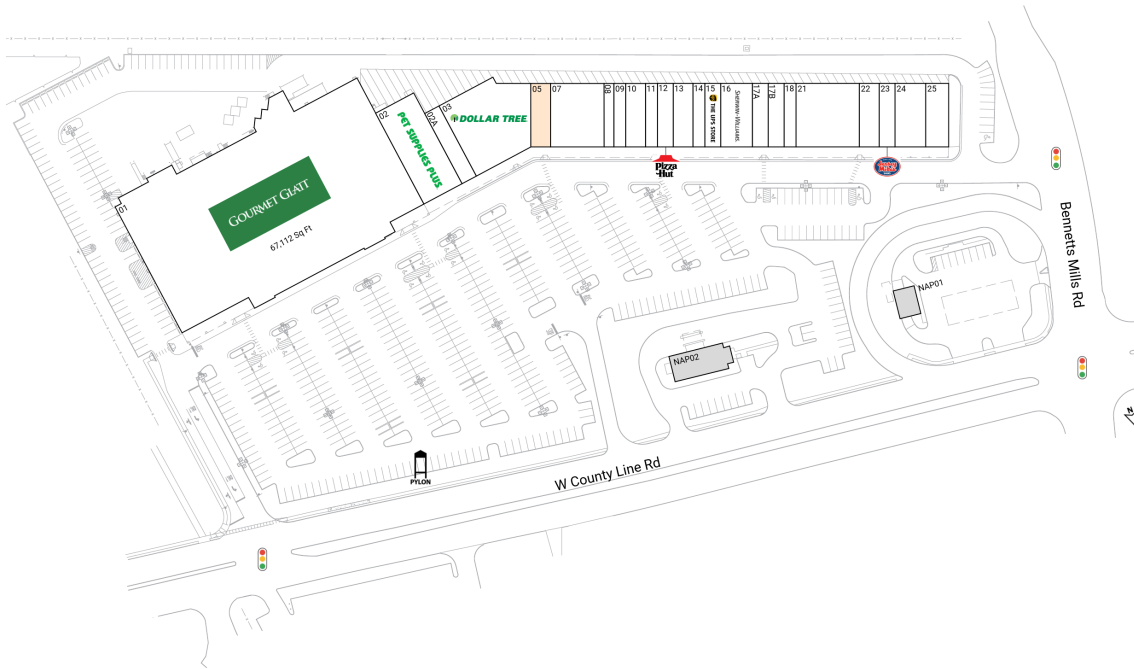

Source: Synergos Technologies, Inc. 2024

Well-established neighborhood shopping center anchored by a 67,112 Sq Ft kosher grocer, Gourmet Glatt, with national tenants including Dollar Tree, The UPS Store & Jersey Mike’s Subs

# Bennetts Mills Plaza

2275 West County Line Road, Route 526 | Jackson, NJ 08527

Ocean County New York-Newark-Jersey City, NY-NJ 127,230 Sq Ft

40.1274, -74.2737

## Available Spaces

05 2,000 Sq Ft 360°

## Current Tenants Space size listed in square feet

01	Gourmet Glatt	67,112
02	Pet Supplies Plus	6,744
02A	Paragon Flooring	2,040
03	Dollar Tree	8,720
07	Encore Dental	5,400
08	Chicken & More	1,400
09	Hybrid Combat Karate	1,200
10	Cinco De Mayo Mexican Restaura	2,000
11	Crestwood Jewelers	1,200
12	Pizza Hut	1,600
13	Shore Thing Wireless	2,000
14	Jackson Nails	1,200
15	The UPS Store	1,600
16	Sherwin-Williams	3,200
17A	Realty ONE Group Showcase	1,600
17B	Moonstruck Salon	1,600
18	April Showers Florist	1,200
21	Spirits Unlimited	6,400
22	Chin Wong	2,000
23	Jersey Mike's	1,600
24	Say Cheez	3,081
25	County Line Veterinary Hospital	2,333
NAP01	Gas	0
NAP02	Bank	0