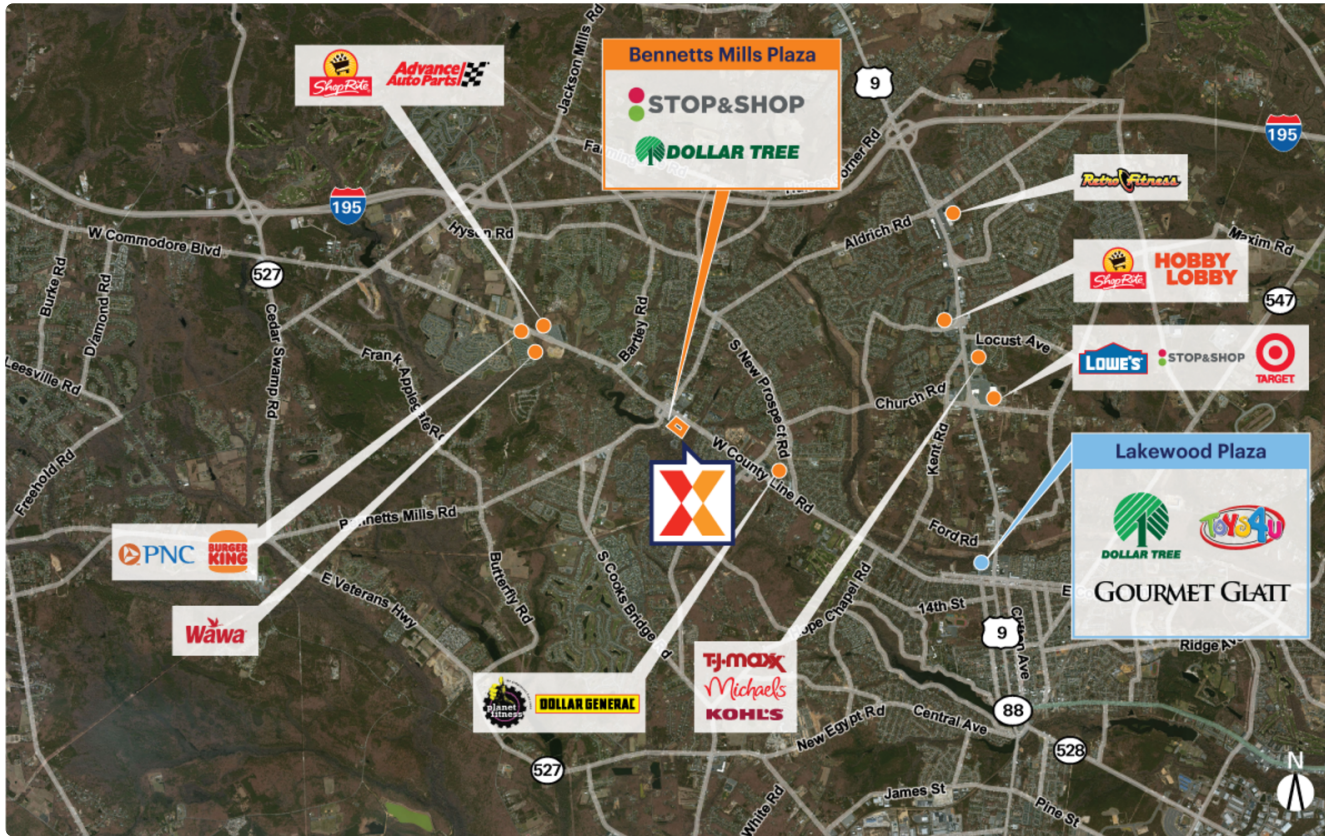

# Bennetts Mills Plaza

2275 West County Line Road, Route 526 | Jackson, NJ 08527

Ocean County New York-Newark-Jersey City, NY-NJ 127,230 Sq Ft

40.1274, -74.2737

Demographics	1 Mile	3 Miles	5 Miles
Population	11,636	60,754	172,742
Daytime Pop.	9,088	42,322	141,184
Households	4,103	19,485	48,553
Income	\$117,579	\$140,819	\$136,620

Source: Synergos Technologies, Inc. 2024

Well-established neighborhood shopping center anchored by a 67,112 Sq Ft kosher grocer, Gourmet Glatt, with national tenants including Dollar Tree, The UPS Store & Jersey Mike’s Subs

# Bennetts Mills Plaza

2275 West County Line Road, Route 526 | Jackson, NJ 08527

Ocean County New York-Newark-Jersey City, NY-NJ 127,230 Sq Ft

40.1274, -74.2737

## Current Tenants Space size listed in square feet

01	Gourmet Glatt	67,112
02	Pet Supplies Plus	6,744
02A	Paragon Flooring	2,040
03	Dollar Tree	8,720
07	Encore Dental	5,400
08	Chicken & More	1,400
09	Hybrid Combat Karate	1,200
10	Cinco De Mayo Mexican Restaura	2,000
11	Crestwood Jewelers	1,200
12	Pizza Hut	1,600
13	Shore Thing Wireless	2,000
14	Jackson Nails	1,200
15	The UPS Store	1,600
16	Sherwin-Williams	3,200
17A	Realty ONE Group Showcase	1,600
17B	Moonstruck Salon	1,600
18	April Showers Florist	1,200
21	Spirits Unlimited	6,400
22	Chin Wong	2,000
23	Jersey Mike's	1,600
24	Say Cheez	3,081
25	County Line Veterinary Hospital	2,333
NAP01	Gas	0
NAP02	Bank	0